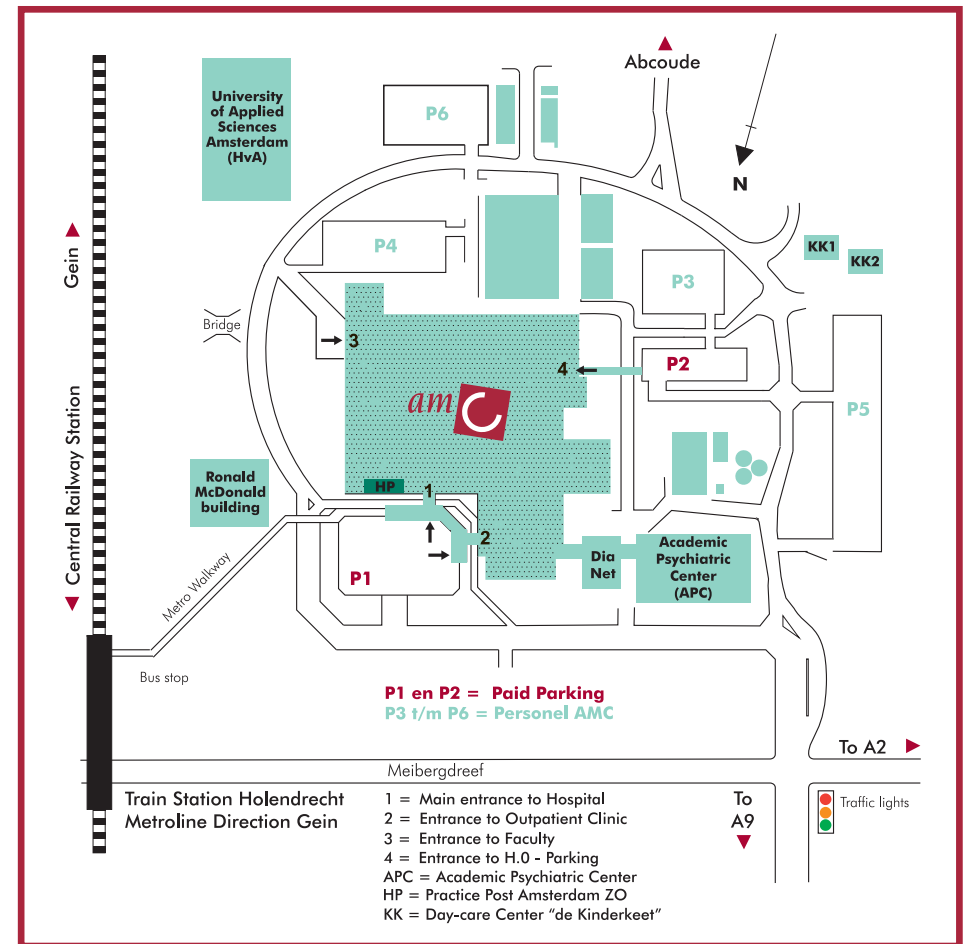

Bus: disembark at bus stop Meibergdreef (nearest to AMC)

- 45 from terminal Bijlmer Arena
- 46 from Buikslotermeerplein (Amsterdam North); not in service on Sunday
- 47 from terminal Bijlmer-Arena
- 120 from Utrecht CS (Central Railway Station)
- 126 from Mijdrecht

Bus: disembark at terminal Holendrecht

158 from Almere-Haven	378 from Edam
260* from Almere-Buiten	379 from Hoorn
262 from Almere-Buiten	375 from Purmerend
264 from Almere-Stad	376 from Purmerend
* <i>only in service during peak hours</i>	377 from Purmerend